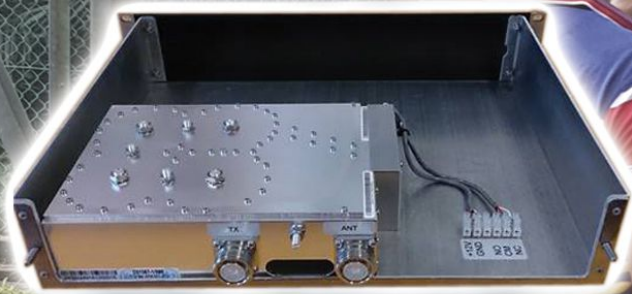

Rack and shelter space are in short supply

TX RX specializes in integrating system components into compact units. **The result:** tower top amplifiers (TTA), combiners, receiver multicouplers (RMC), filters and duplexers that are the smallest on the market.

- Small size = systems that are easier to design and install, and require less rack space.
- Integrated units have fewer cables and connectors = less points of failure and RF loss.

2-channel Combiner, Duplexer and RMC